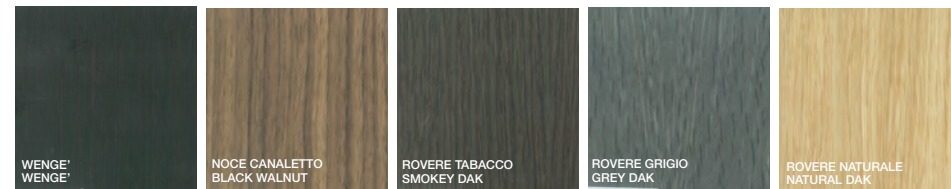

UPGRADE 03

The logo for EmmeBi, featuring the brand name in a bold, serif typeface. The letters are a golden-yellow color, contrasting with the dark grey background. The 'E' and 'i' are notably larger and more stylized than the other characters.

EmmeBi

FINISHES CHART

FINITURE - FINISHES

LACCATO OPACO MATT LACQUERED

ESSENZE WOOD

ESSENZE BASE BASIC WOODS

ESSENZE EXTRA EXTRA WOODS

PELLE LEATHER