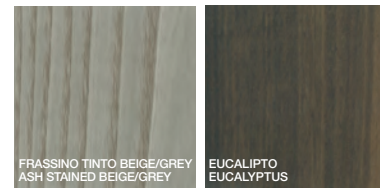

UPGRADE 03

The logo for EmmeBi, featuring the brand name in a bold, serif typeface. The letters are a golden-yellow color, contrasting with the dark grey background. The 'E' and 'i' are notably larger and more stylized than the other characters.

EmmeBi

FINISHES CHART

FINITURE - FINISHES

LACCATO OPACO MATT LACQUERED

ESSENZE WOOD

ESSENZE BASE BASIC WOODS

ESSENZE EXTRA EXTRA WOODS

PELLE LEATHER