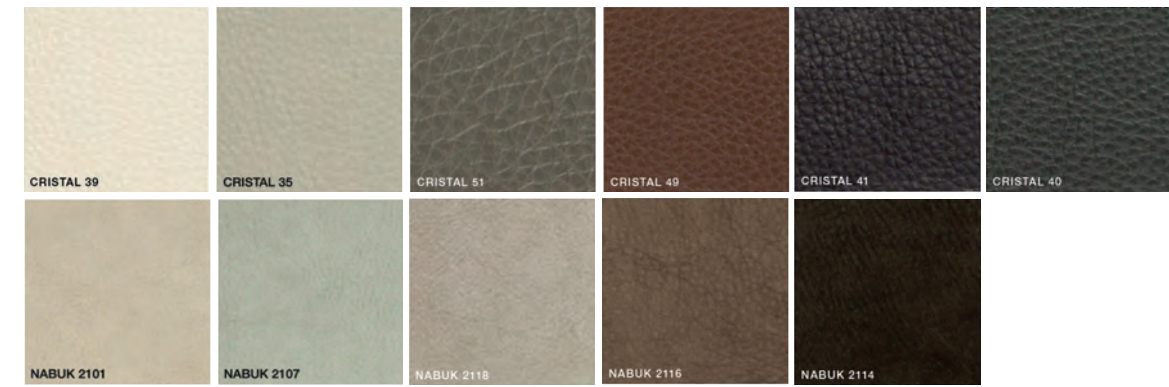

UPGRADE 03

The logo for EmmeBi, featuring the brand name in a bold, serif typeface. The letters are a golden-yellow color, contrasting with the dark grey background. The 'E' and 'i' are notably larger and more stylized than the other characters.

EmmeBi

FINISHES CHART

FINITURE - FINISHES

LACCATO OPACO MATT LACQUERED

ESSENZE WOOD

ESSENZE BASE BASIC WOODS

ESSENZE EXTRA EXTRA WOODS

PELLE LEATHER