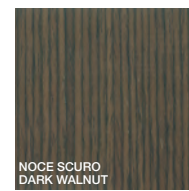

UPGRADE 03

The logo for EmmeBi, featuring the brand name in a bold, serif typeface. The letters are a golden-yellow color, contrasting with the dark grey background. The 'E' and 'i' are notably larger and more stylized than the other characters.

EmmeBi

FINISHES CHART

FINITURE - FINISHES

LACCATO OPACO MATT LACQUERED

ESSENZE WOOD

ESSENZE BASE BASIC WOODS

ESSENZE EXTRA EXTRA WOODS

PELLE LEATHER

PELLE RIGENERATA REGENERATED LEATHER

CUOIO RIGENERATO REGENERATED HARD LEATHER

MICROFIBRA MICROFIBER

ECOPELLE INTRECCIATA WOVEN ECO-LEATHER

VELLUTO VELVET

Sander & Sander

Bultstraße 6b
30159 Hannover

+ 49.511.59029325
info@sanderundsander.com