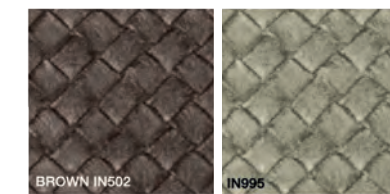

EmmeBi

FINISHES CHART

FINITURE - FINISHES

LACCATO OPACO MATT LACQUERED

ESSENZE WOOD

ESSENZE BASE BASIC WOODS

ESSENZE EXTRA EXTRA WOODS

PELLE LEATHER

PELLE RIGENERATA REGENERATED LEATHER

CUOIO RIGENERATO REGENERATED HARD LEATHER

MICROFIBRA MICROFIBER

ECOPELLE INTRECCIATA WOVEN ECO-LEATHER

VELLUTO VELVET

Sander & Sander

Bultstraße 6b
30159 Hannover

+ 49.511.59029325
info@sanderundsander.com